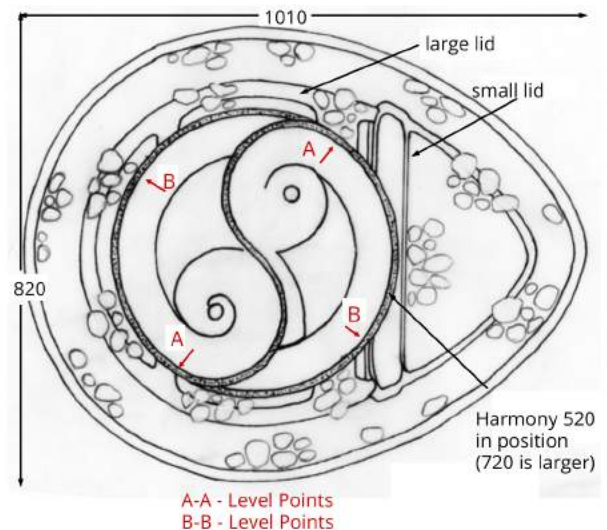

Harmony 520 & 720

Ebb & Flow

ABOUT

The self contained 'Harmony' Flowform is a design inspired by the principles of 'Feng Shui'.

The water enters the form across its surface, then flows from side to side creating subtle rhythmical wave patterns before leaving in vortical spirals through the central holes. This feature can provide a striking focal point for a wide range of settings including public spaces, gardens, lawns, borders, rockeries and patios. It can also be used internally in offices, reception areas and conservatories.

Harmony Technical Information

	Harmony 520	Harmony 720
Flow rate:	34 litres/min	46 litres/min
Diameter:	520 mm	720mm
Height:	130 mm	140mm
Weight:	25 kg	40 kg
Material:	Cast granite stone with hand etched finish	
Colours:	Grey-green, red or cream	

Design © Iris Water & Design

120 litre Droplet Pebble Pool :

Width:	820 mm
Length:	1010 mm
Height:	410 mm
Weight:	9.5 kg
Material:	Tough roto-moulded medium density recyclable polyethylene

CROSS SECTION

PLAN VIEW

DROPLET PEBBLE POOL + PLUMBING KIT

The Harmony 520 and 720 can be supplied as a complete kit on a 'Droplet Pebble Pool' which includes: 230V submersible pump with 10m of cable and foam cushion
Two lids and a fitted cable gland
PVC inlet pipe
Heavy duty hose and fittings
Full-bore control valve
Stainless steel jubilee clips
A shelf for 'marginal' plants (100mm deep) - Ebb & Flow can recommend suitable plants (Pebbles can also be supplied - approximately 60kg are required)