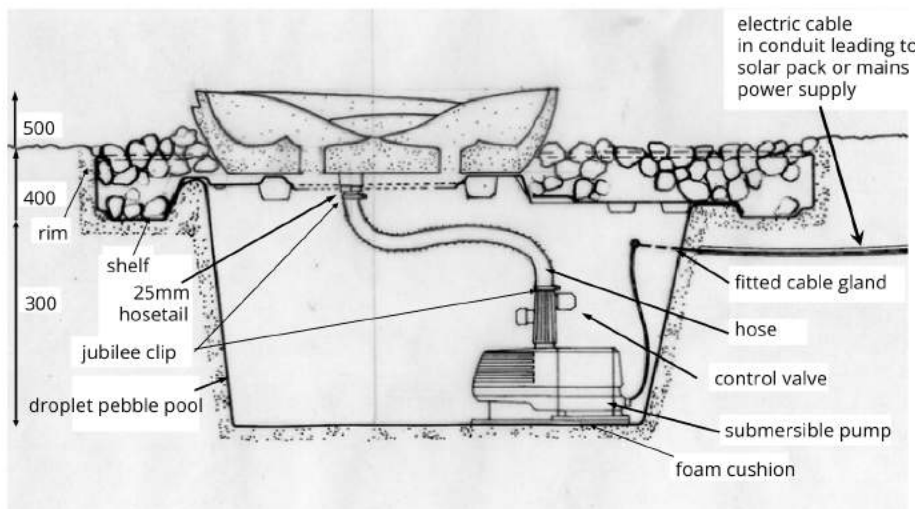

Harmony 520 & 720

Ebb & Flow

ABOUT

The self contained 'Harmony' Flowform is a design inspired by the principles of 'Feng Shui'.

The water enters the form across its surface, then flows from side to side creating subtle rhythmical wave patterns before leaving in vortical spirals through the central holes. This feature can provide a striking focal point for a wide range of settings including public spaces, gardens, lawns, borders, rockeries and patios. It can also be used internally in offices, reception areas and conservatories.

The sculpture can be installed either above ground or below ground. It can provide a striking focal point in a wide range of settings, including public spaces, gardens, lawns, borders, rockeries, and patios. It can also be used internally in offices, reception areas and conservatories. Setting it in a raised bed (enclosed with a low stone wall or timber surround) will allow people to engage with the sculpture nearer to eye level. The sculpture may also be purchased with the intention of installing it in or next to an existing pond. In this case, Ebb & Flow Ltd. can supply the sculpture, pump etc. without the Droplet Pebble Pool. Please get in touch for further advice.

Harmony Technical Information

	Harmony 520	Harmony 720
Flow rate:	34 litres/min	46 litres/min
Diameter:	520 mm	720mm
Height:	130 mm	140mm
Weight:	25 kg	40 kg
Material:	Cast granite stone with hand etched finish	
Colours:	Grey-green, red or cream	

Design © Iris Water & Design

120 litre Droplet Pebble Pool :

Width:	820 mm
Length:	1010 mm
Height:	410 mm
Weight:	9.5 kg
Material:	Tough roto-moulded medium density recyclable polyethylene

CROSS SECTION

PLAN VIEW